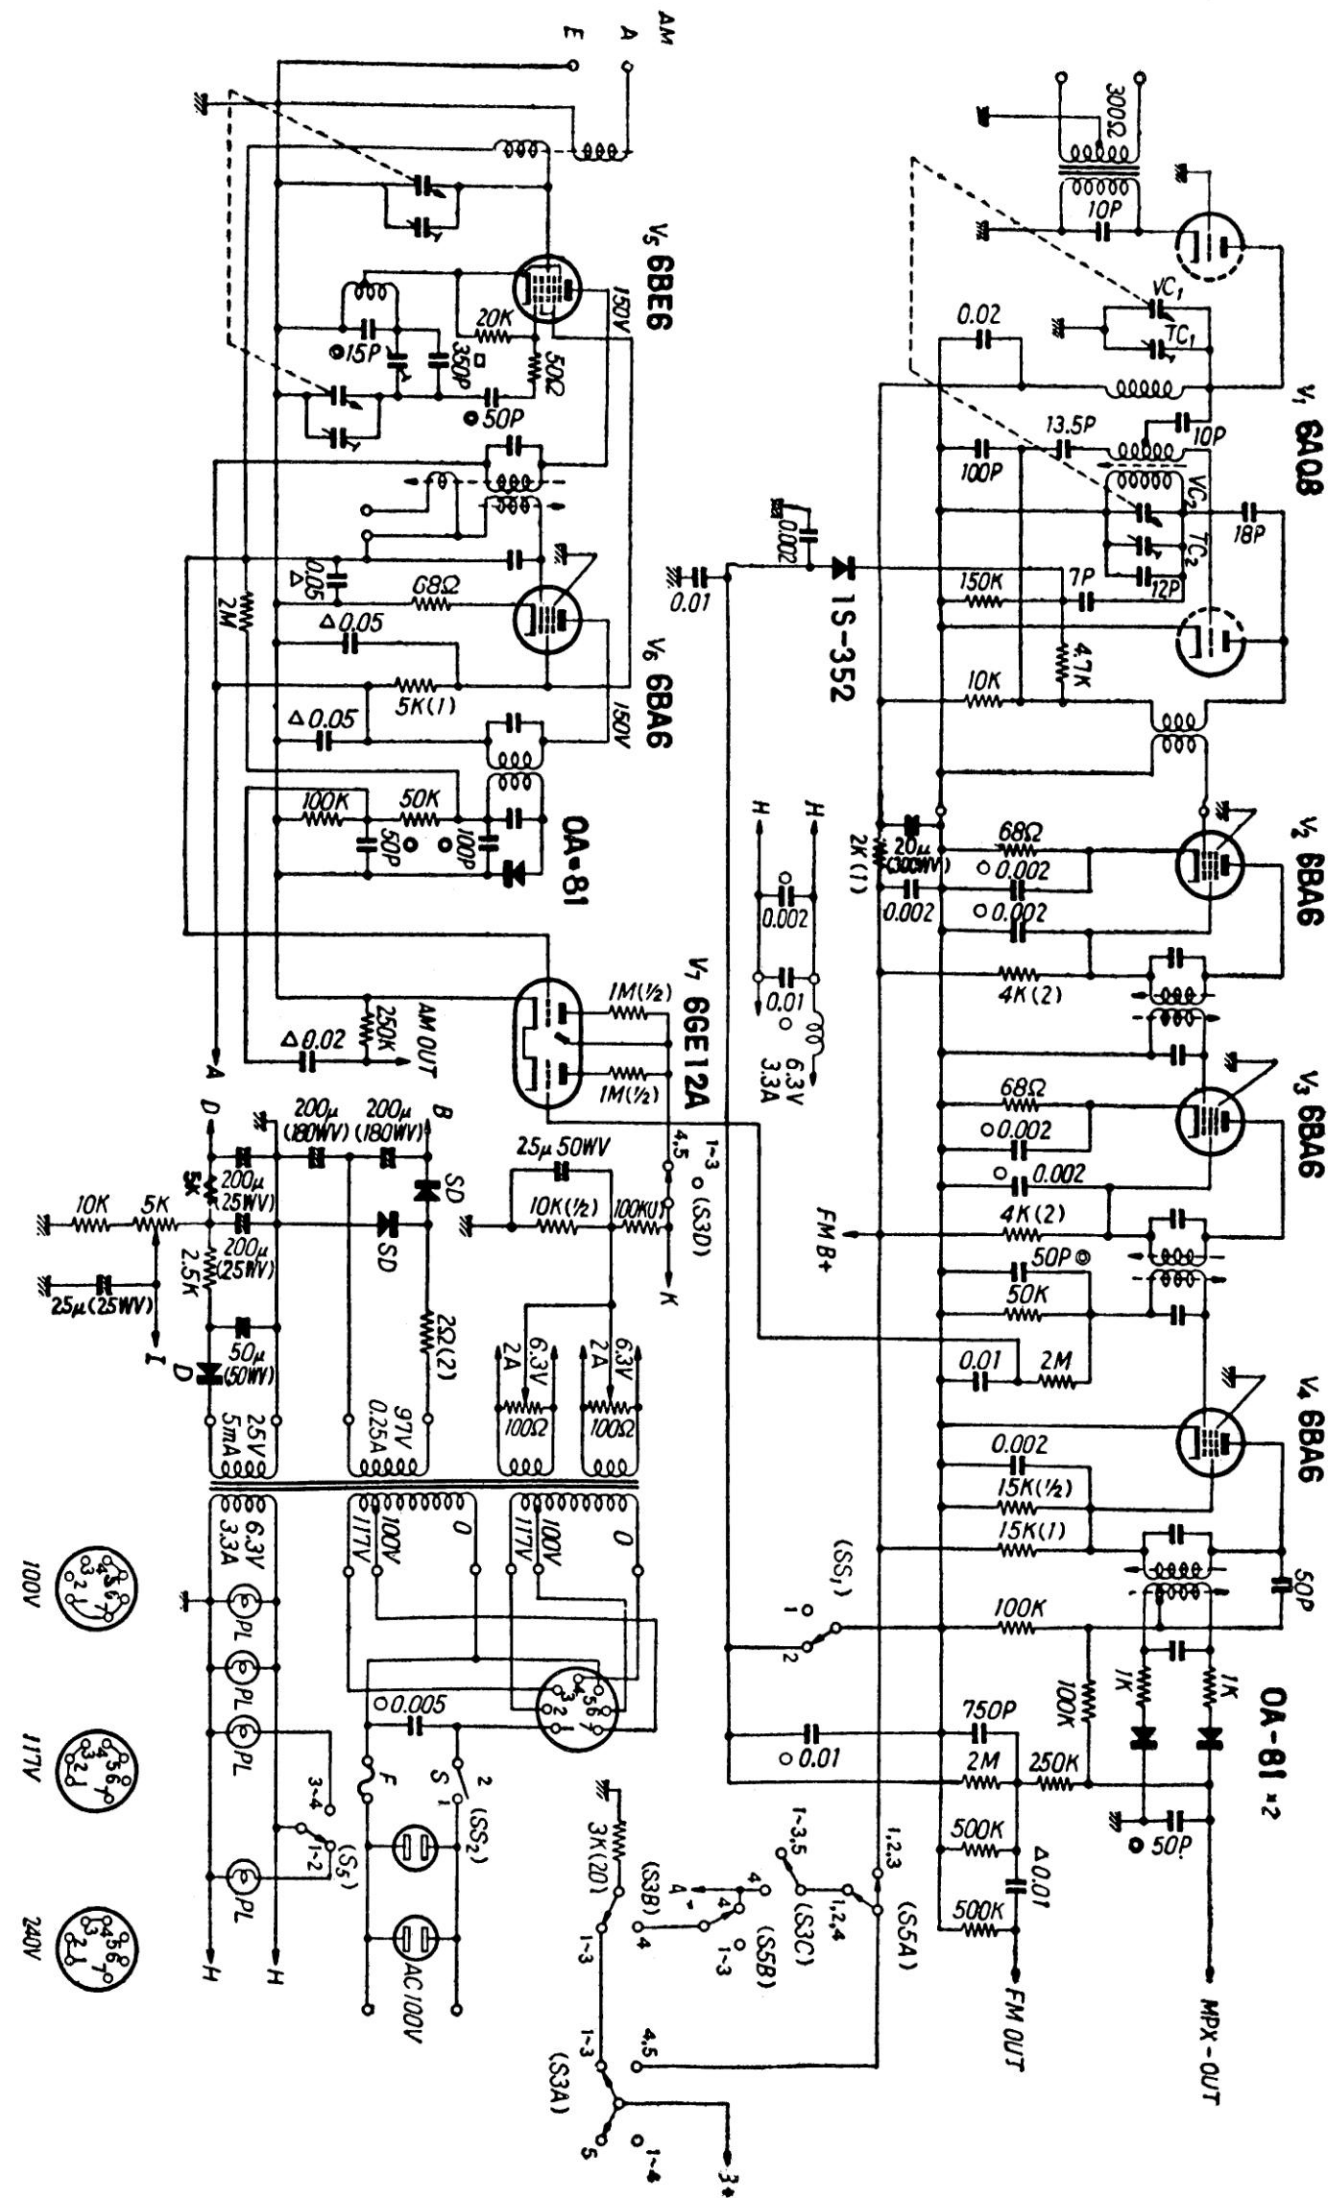

- SS₁ AFC
 2 POWER
 3 MAG-X TAL
 4 TAPE MONI-TOR
 5 LOUDNESS
 6 SCRATCH
 7 RUMBLE

- CAPACITOR-SYMBOL
 ○ CERAMIC
 ⊙ TITACON
 △ OIL
 □ MICA
 * MILLER

- S₁ - S₃
 1 PHONO
 2 TAPE (MIC)
 3 AUX
 4 TAPE OUT
 5 MPX

- 1 PHONO
 2 TAPE (MIC)
 3 AUX
 4 TAPE OUT
 5 TAPE MON

OA-81 x2